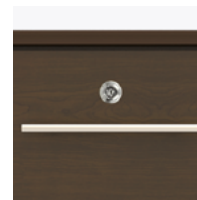

Waterfall edging creates continuous smooth surface for easy cleaning.

Drawers

Are constructed with both dowel and mechanical fasteners for additional strength. Ball bearing removable slides are fully extendable.

Hardware

Choose from dozens of hardware styles, including ADA compliant options.

Optional Top Drawer Lock

A top drawer lock is available and is optional.

Other Bedside Styles

Auburn bedside styles include a 1 drawer, 1 door version, a 1 drawer, no door version and a 3 drawer version.